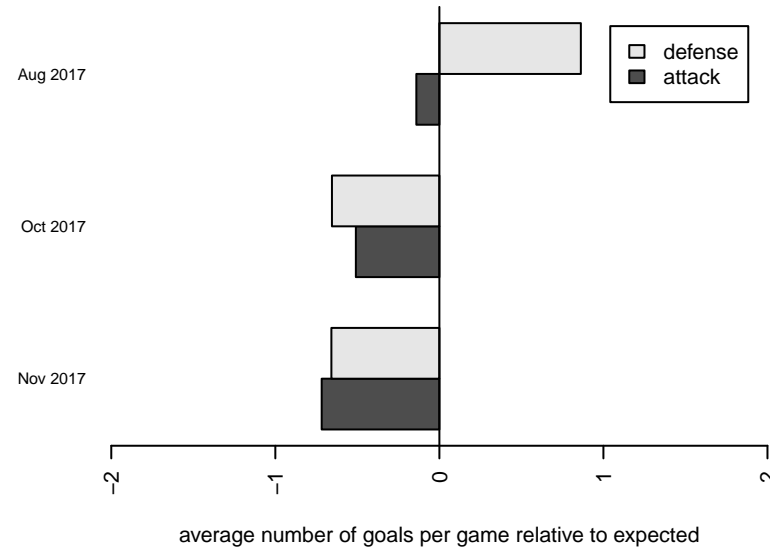

Performance relative to 13 month average